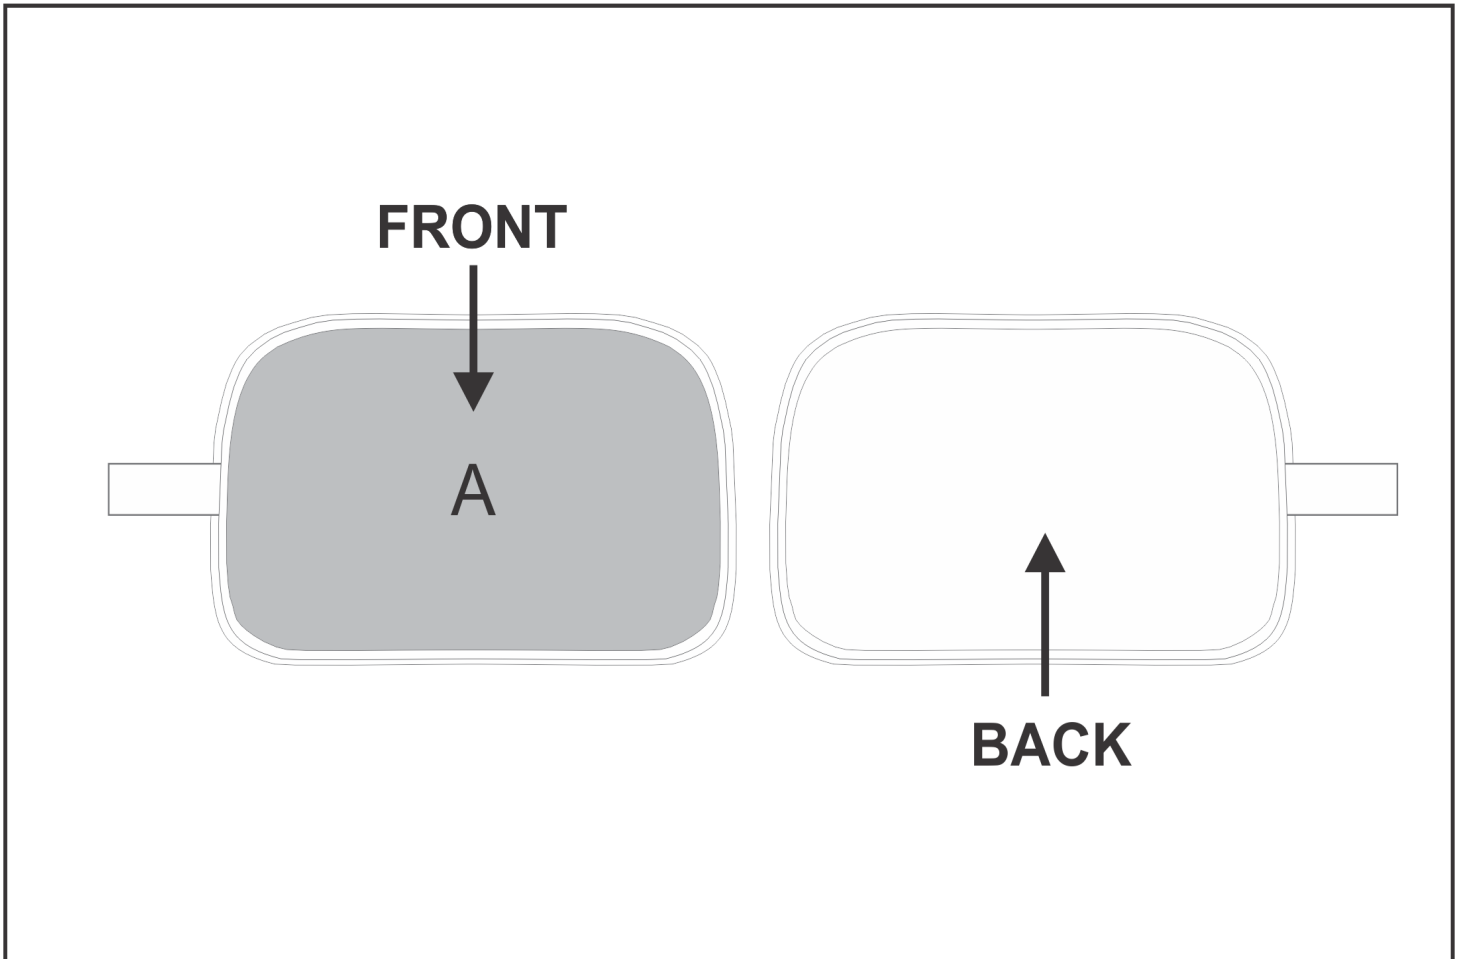

BC-HP-2-G

Hoppla Jake Toiletry Bag

Need to know:

Includes 1-Position Sublimation (setup fees apply)

- Please Note: We cannot guarantee 100% logo Alignment on all Brandable Panels.

- Branding on Front Panel Only.

Branding Options:

Position	Branding Method (Branding Code)	No. of Colours	Dimension
A	Custom Sublimation A (CPSUB-A)	Full Colour	246mm wide x 154mm high